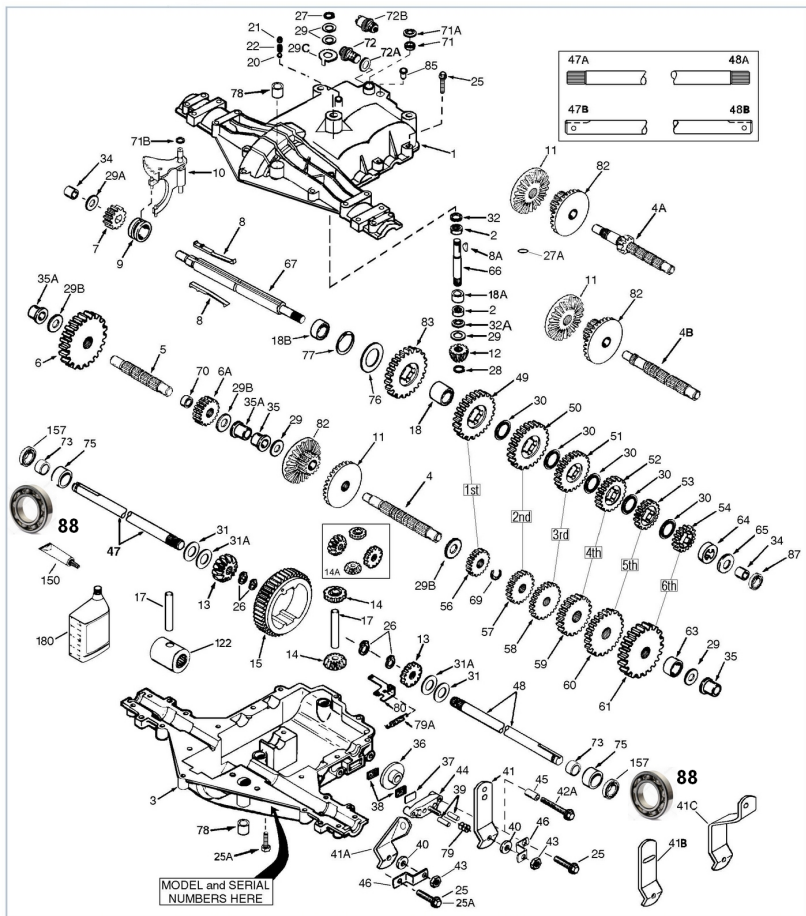

MST 203 - 588 Illustrated Parts List

REF NO	DESCRIPTION	PART NO.	NOTES	Qty
1	COVER ASSY MST	772157A	Includes Ref: 2, 32 & 32A	1
2	NEEDLE BRG .625ID	780086		2
3	CASE CAST MST	770148A		1
5	OUTPUT SHAFT MST	776409		1
6	SPUR GEAR 38T PM SER	778364		1
7	SPUR GEAR 11T PM SER	778330		1
8	SHIFT KEY	792180A	Pkg of 2	1
9	SHIFT COLLAR 820	784352		1
10	SHIFT ROD & FORK ASSY MST	784378A	Includes Ref: 71B	1
11	BEVEL GEAR 30T PM	778334		1
12	BEVEL PINION 13T PM	778309		1
15	RING GEAR 43T MST	778370		1
17	PIN DIFF SHAFT	786188		1
18	SPACER NEUTRAL MST	786219		1
20	BALL 5/16 DIA	792077A		1
21	CAP SCREW 3/8-16	792211		1
22	SPRING .310 OD .625 L	792079		1
25	HEX HD 1/4-20 X 1.25 THD FORM	792073		19
26	RETAINING RING .688X.042 EXT	792125	Pkg of 2	2
27	RETAINING RING .625X.035 EXT	792035		1
28	RETAINING RING .562X.035 EXT	788040		1
29	WASHER .627ID .031W THR	780072		5
30	WASHER 1.127ID .032W CUP	780108		2
31	WASHER .750ID .56W FLAT	780001		2
32	OIL SEAL .6250 ID	788083		1
34	BUSHING .563	780194		2
35	BUSHING FLANGED .625ID	780210		1
36	BRAKE DISK	790075		1
37	BRAKE PAD PLATE	790007		1
38	BRAKE PAD	799021	Pkg of 2	1
39	DOWEL PIN 5/16 X 3/4	786026B	Pkg of 2	1
40	WASHER .312ID .059W FLAT	792076A		1
41	BRAKE LEVER	790013		1
43	LOCKNUT 5/16-24	792075		1
44	BRAKE PAD HOLDER	790025		1
45	SPACER .2625 1.0	786066		1
46	BRACKET "Z"	786086		1
47	AXLE 11.062	774999		1
48	AXLE 15.625	774689		1
49	SPUR GEAR 23T IC	778354		1
50	SPUR GEAR 16T IC	778401		1
51	SPUR GEAR 15T IC	778400		1
56	SPUR GEAR 17T SER	778353		1
57	SPUR GEAR 24T SER	778349		1
58	SPUR GEAR 25T SER	778345		1
63	SPACER 1-1/8 X .375	786071		3
64	SPACER 1-3/8 X .375	786072		3
65	WASHER .563ID .062W FLAT	780189		1
66	INPUT SHAFT MST	776422		1
67	SHIFTER & BRAKE SHAFT MST	776396		1
69	RETAINING RING .750X.042 EXT C	792170		1
70	SPACER .890	786187		1
76	WASHER 1.128ID .058W FLAT	780090		3
77	RETAINING RING 1.125X.050 EXT	788078A	Pkg of 2	1
79	SPRING .430 OD .5000 L	792144		1
82	BEVEL GEAR 30T PM MST	778363		1
83	SPUR GEAR 27T PM IC	778338		1
87	OIL SEAL .5625 ID	788089A		1
150	LIQUID GASKET RTV SILICONE	788093A		1
157	OIL SEAL .7500 ID	788088A		2
180	OIL SPEC	730229B		1
13A	BEVEL PINION 13T PM	778368	Includes Ref: 14A	2